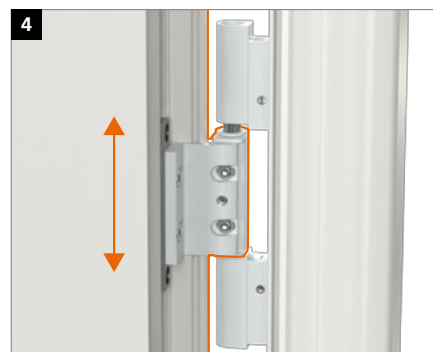

EINSTELLANLEITUNG

Notice de réglage
Adjustment instructions

Demontage an der Baustelle · Démontage sur le chantier · Disassembly on site