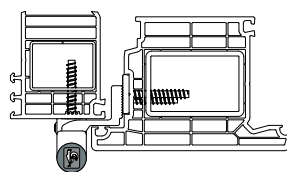

24/4,0 mm Beschlagnut/
Adapter mit langen Stiften

24/4,0 mm feuillure/
Embase dormant avec tenons de centrage longs
24/4.0 mm hinge groove/
Adapter with long pins

Verpackungseinheit: 24 Bänder im Karton / Unité d'emballage : 24 paumelles par boîte / Packaging unit: 24 hinges per box

16/3,0 mm und 16/3,5 mm Beschlagnut/
Adapter mit langen Stiften

16/3,0 mm et 16/3,5 mm feuillure/
Embase dormant avec tenons de centrage longs
16/3.0 mm and 16/3.5 mm hinge groove/
Adapter with long pins