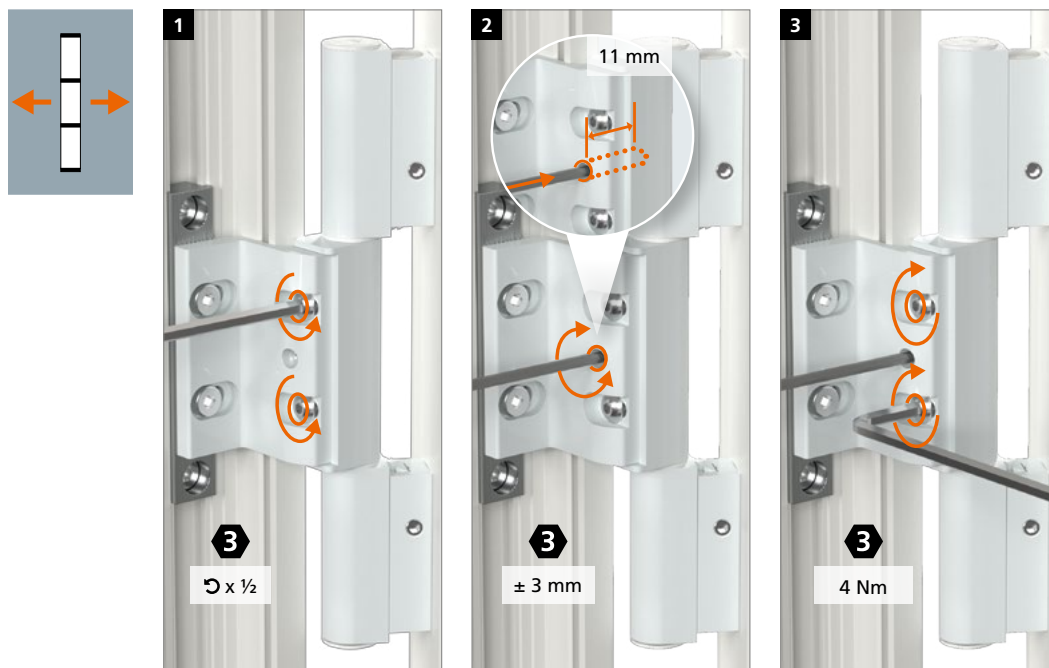

EINSTELLANLEITUNG

Notice de réglage
Adjustment instructions

Horizontalverstellung · Réglage horizontal · Horizontal adjustment