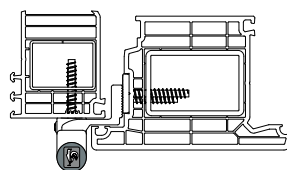

24/4,0 mm Beschlagnut/
Adapter mit langen Stiften

24/4,0 mm feuillure/
Embase dormant avec tenons de centrage longs
24/4.0 mm hinge groove/
Adapter with long pins