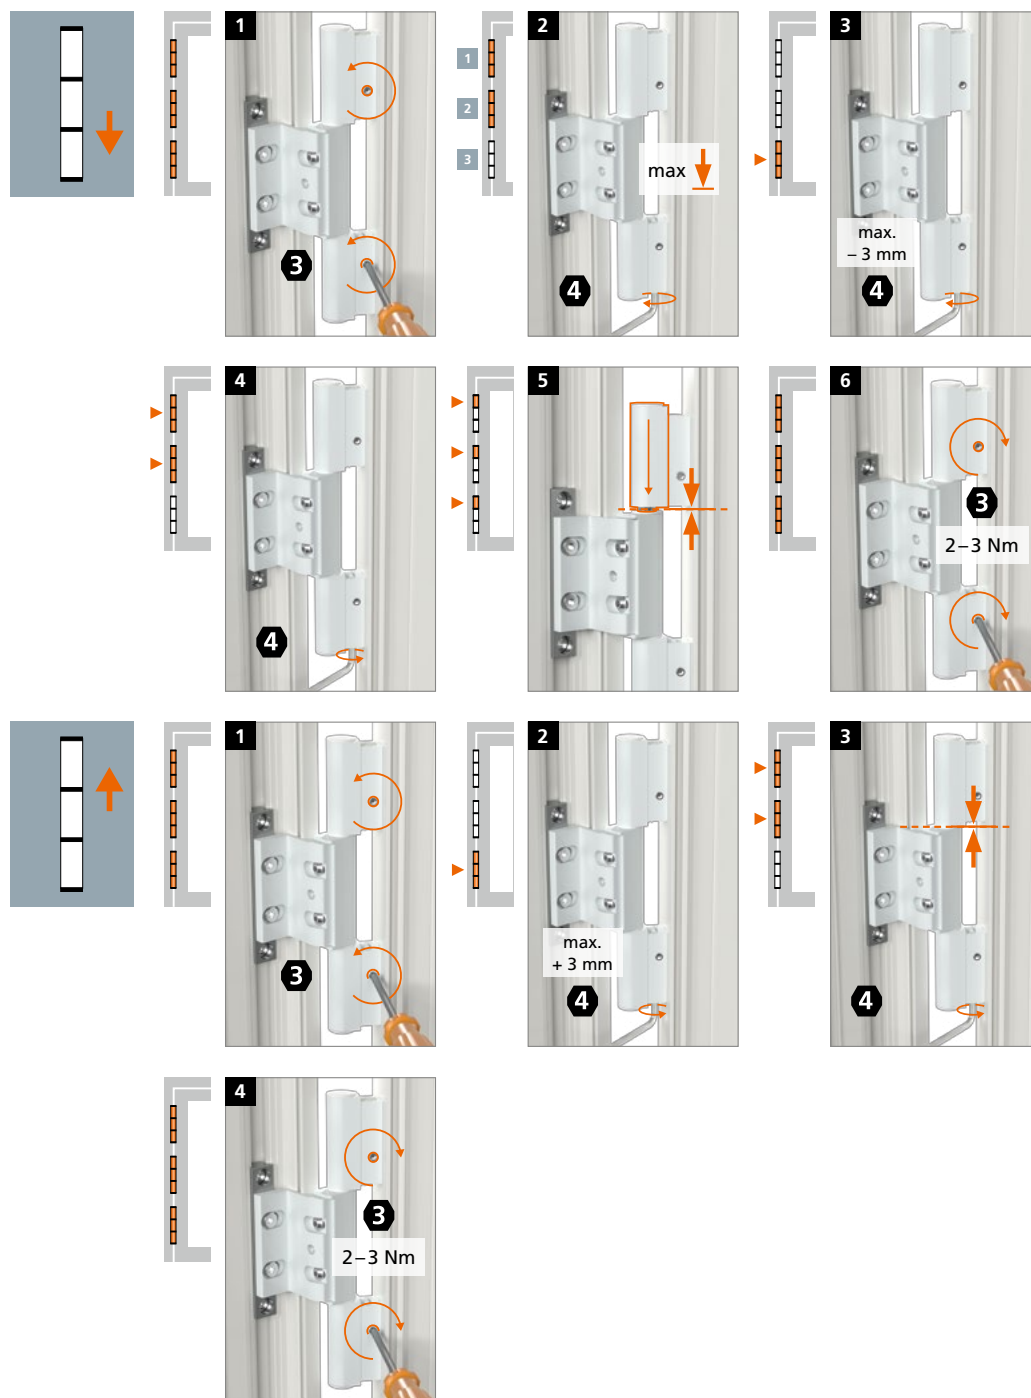

The mounting and removing of the door leaf is particularly easy and convenient with the 3-piece hinges. The upper hinge part can be easily mounted and removed in any position without having to loosen the fastening screws. Consequently, the door is mounted as with the 2-piece version and only then connected again and secured with the upper hinge part. An important advantage for installation personnel on the building site.

KT-Senkkopfschraube 6,3x80 für Rahmen  
Vis à tête fraisée 6,3x80 pour dormant/  
Countersunk screw 6,3x80 for frame  
No. K500E0007

Technische Änderungen vorbehalten. Andere Farben auf Anfrage.  
Sous réserve de modifications techniques. Autres teintes sur demande.  
Right to alter technical details reserved. Other colours available on request.

# EINSTELLANLEITUNG

Notice de réglage  
Adjustment instructions

## Höhenverstellung · Réglage en hauteur · Adjusting the height